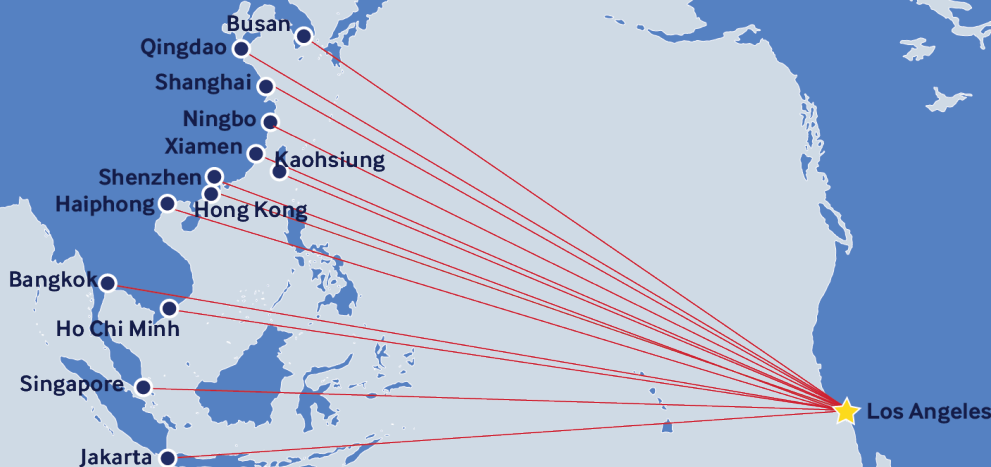

OceanGuaranteed™ operates from seven countries, giving you the option to originate shipments from APL Logistics' dedicated network and facilities in multiple key Asian ports. Locations include:

- **China:** Qingdao, Shanghai, Ningbo, Xiamen, Shenzhen, Hong Kong
- **Taiwan:** Kaohsiung
- **Thailand:** Bangkok
- **Vietnam:** Ho Chi Minh City, Haiphong
- **Singapore**
- **Indonesia:** Jakarta
- **South Korea:** Busan

THE APL LOGISTICS ADVANTAGE

APL Logistics has a long and distinguished history as an industry leader and innovator. In fact we were the first logistics provider to introduce guaranteed, expedited, day-definite service from Asia to North America for both LCL and FCL shipments.

In a dynamic market where competition is fierce, a predictable and cost-efficient supply chain can be your company's strategic advantage. APL Logistics is the nimble, responsive partner who can deliver the service you demand at a price you can be excited about. So if you're looking for a better way to control logistics costs without compromising supply chain quality contact APL Logistics today.

REQUEST A QUOTE

TOLL FREE PHONE 1-844-479-9620 / Option 2 then 1
EMAIL guaranteed_services@apllogistics.com

PLEASE PROVIDE DETAILS ABOUT YOUR SHIPMENT

- → Your name, email, phone
- → What type of shipment? Commodity, 40, 40HC, 45

FOR MORE INFORMATION

VISIT apllogistics.com/ocean-guaranteed
EMAIL global_marketing@apllogistics.com

*Conditions and restrictions apply.